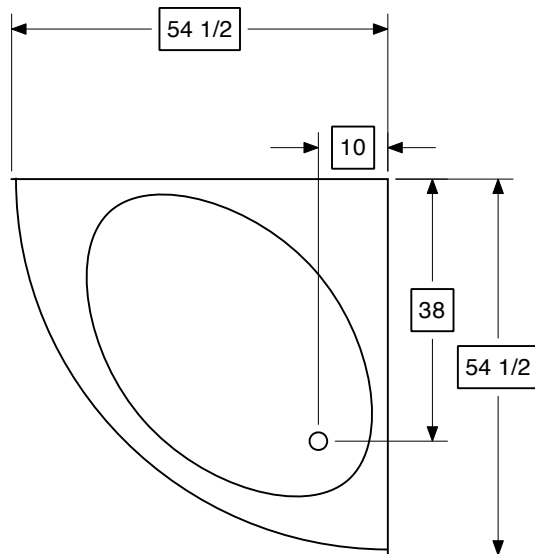

Model P5454C

Description: 54" Corner Tub

Dimensions: Width 54 1/2"
Depth 54 1/2"

AmeriBath Products
Model P5454C