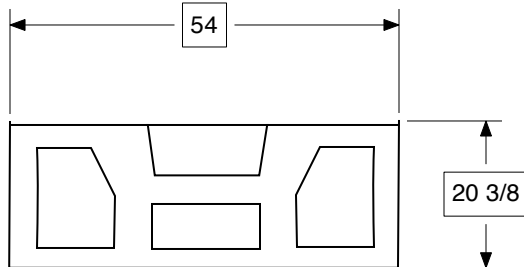

Model P5442B

Description: 54" Garden Tub

Dimensions: Width 54"
Depth 42"

Front View

Top View

AmeriBath Products
Model P5442B