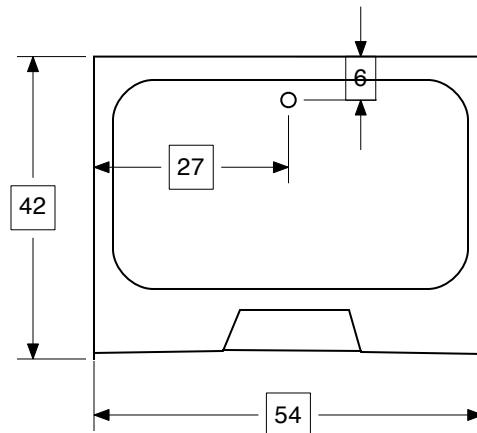

Model P5442B

Description: 54" Garden Tub

Dimensions: Width 54"
Depth 42"

Front View

Top View

AmeriBath Products
Model P5442B