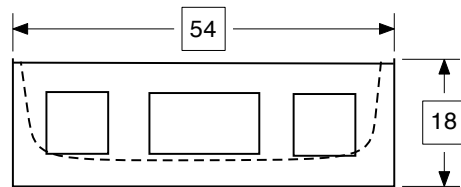

Model P5427R/L

Description: 54" x 27" Tub Only

Dimensions: Width 54"
Depth 28"

Front View

AmeriBath Products
Model P5427L