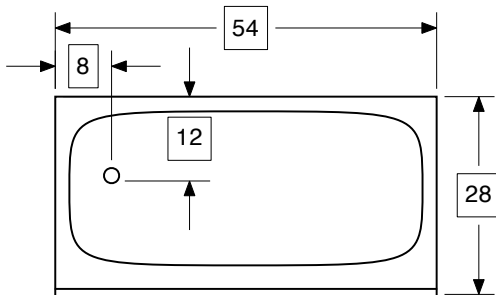

Model P5427R/L

Description: 54" x 27" Tub Only

Dimensions: Width 54"
Depth 28"

Front View

AmeriBath Products
Model P5427L