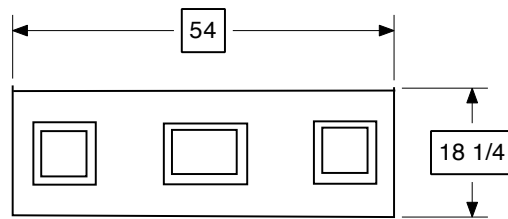

# Model P5427B

---

**Description:** 54" Tub Only

**Dimensions:** Width 53 3/4"  
Depth 28"

AmeriBath Products  
Model P5427B