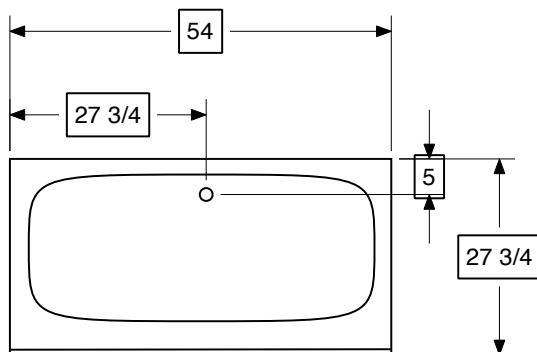

# Model P5427B

---

**Description:** 54" Tub Only

**Dimensions:** Width 53 3/4"  
Depth 28"

AmeriBath Products  
Model P5427B