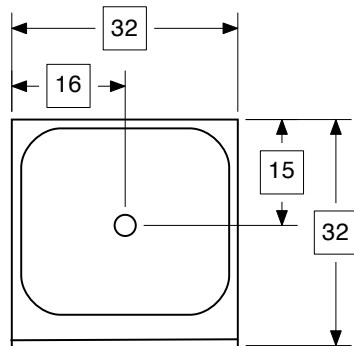

Model P3232

Description: 32" Shower Pan

Dimensions: Width 32"
Depth 32"

Top View

Top View

AmeriBath Products
Model P3232