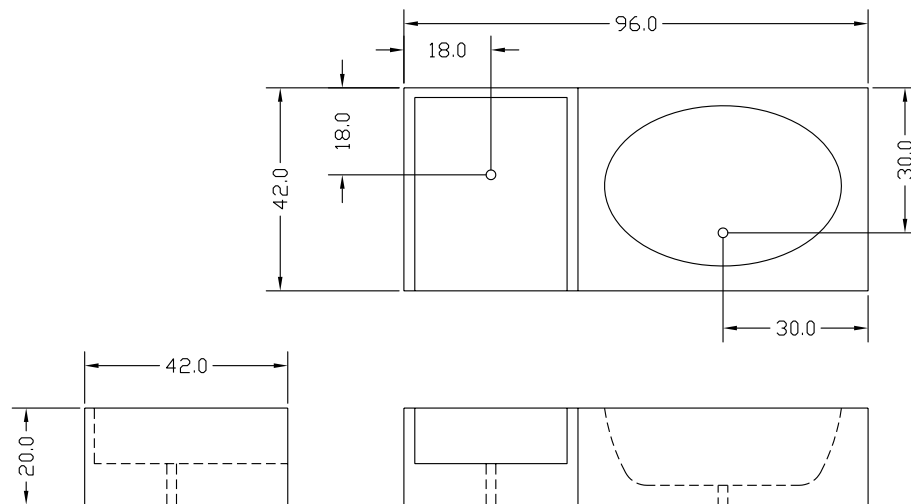

Model 9642

Description: 96" Combination Tub

Dimensions: Width 96"
Depth 42"
Height 72"

AMERICAN FIBERGLASS PRODUCTS INC.
DOUBLE SPRINGS, AL

PART NAME:

9642