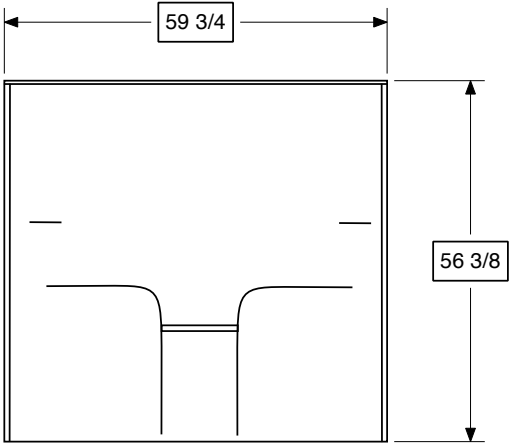

Model 7701W

Description: 60" Surround

Dimensions: Width 59 3/4"
Depth 32"
Height 56 1/2"

Top View

Front View

American Fiberglass Products
Model 7701W