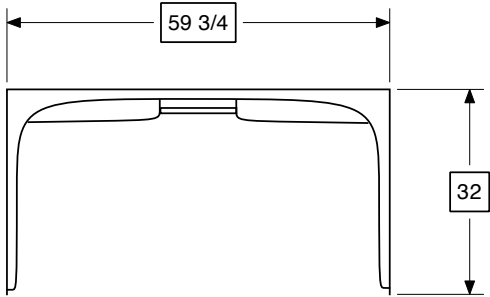

Model 7701W

Description: 60" Surround

Dimensions: Width 59 3/4"
Depth 32"
Height 56 1/2"

Top View

Front View

American Fiberglass Products
Model 7701W