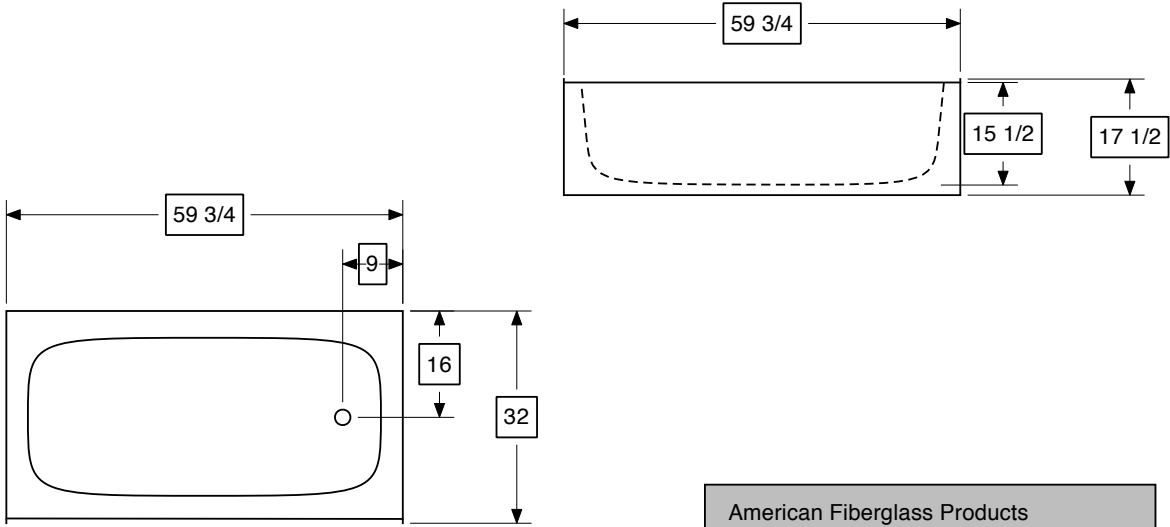

# Model 7701R/L

**Description:** 60" Tub Only

**Dimensions:** Width 59 3/4"  
Depth 32"  
Height 17 1/2"

American Fiberglass Products  
Model 7701R/L