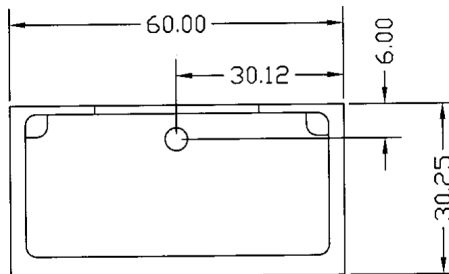

Model 7700CD

Description: 60" Tub/Shower Center Drain

Dimensions: Width 60"
Depth 30 1/4"
Height 72"

AMERICAN FIBERGLASS PRODUCTS INC.
DOUBLE SPRINGS, AL
PART NAME: 7700 CD