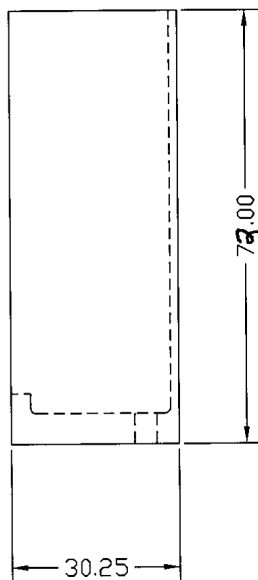

Model 7700CD

Description: 60" Tub/Shower Center Drain

Dimensions: Width 60"
Depth 30 1/4"
Height 72"

AMERICAN FIBERGLASS PRODUCTS INC.
DOUBLE SPRINGS, AL
PART NAME: 7700 CD