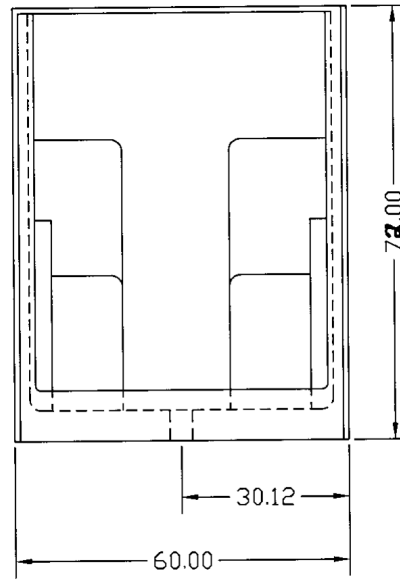

Model 7700CD

Description: 60" Tub/Shower Center Drain

Dimensions: Width 60"
Depth 30 1/4"
Height 72"

AMERICAN FIBERGLASS PRODUCTS INC.
DOUBLE SPRINGS, AL
PART NAME: 7700 CD