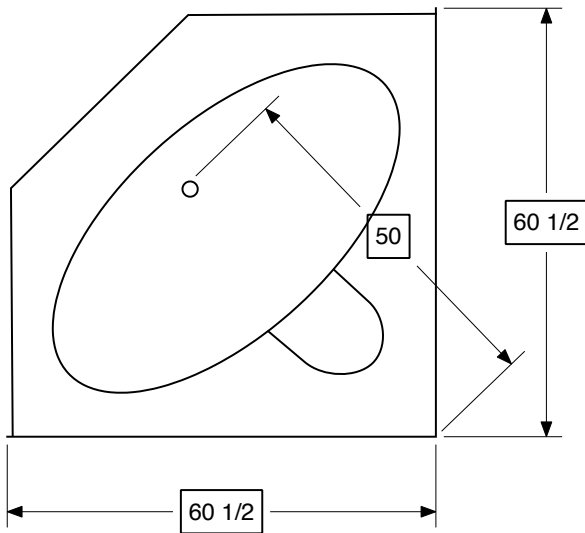

Model 6060NC

Description: 60" x 60" Corner No Apron

Dimensions: Width 60"
Length 60"

Top View

Side View

AmeriBath Products
Model 6060NC