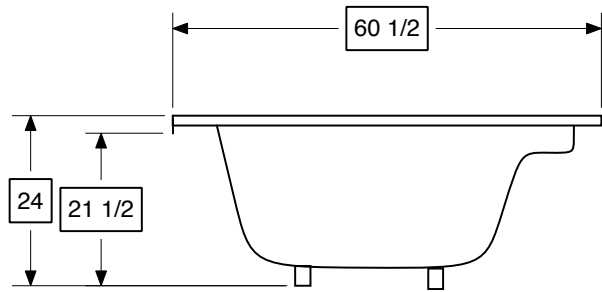

Model 6060NC

Description: 60" x 60" Corner No Apron

Dimensions: Width 60"
Length 60"

Top View

Side View

AmeriBath Products
Model 6060NC