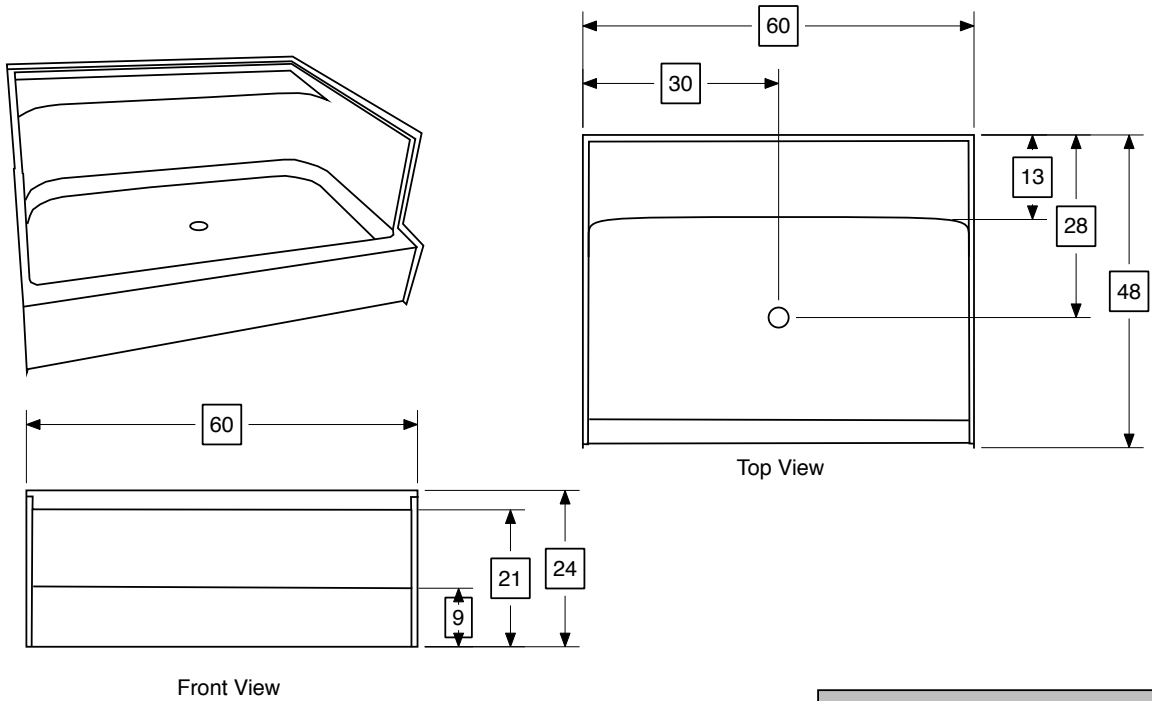

Model 6048BSSP

Description: 60" x 48" Shower Pan

Dimensions: Width 60"
Length 48"
Height 24"

AmeriBath Products
Model 6048BSSP