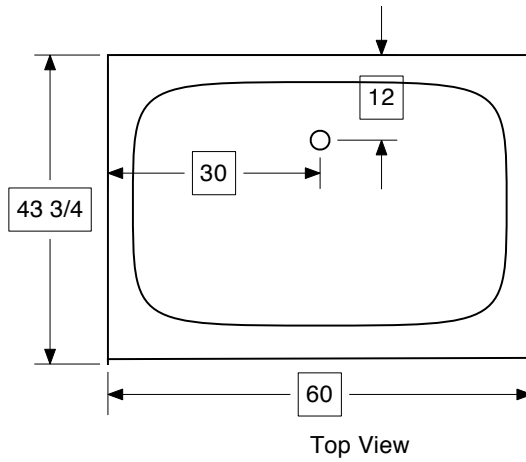

# Model 6042JW

**Description:** 60" x 42" Garden Tub

**Dimensions:** Width 60"  
Length 43 3/4"

American Fiberglass Products  
Model 6042JW