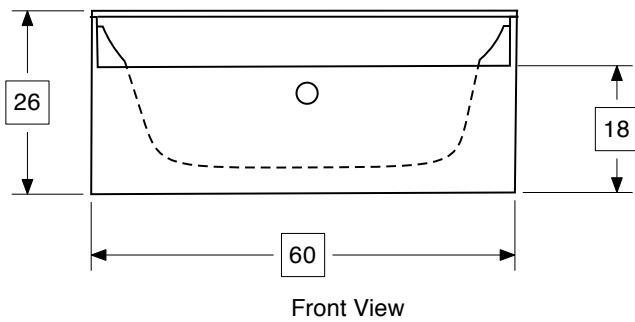

# Model 6042JW

**Description:** 60" x 42" Garden Tub

**Dimensions:** Width 60"  
Length 43 3/4"

American Fiberglass Products  
Model 6042JW