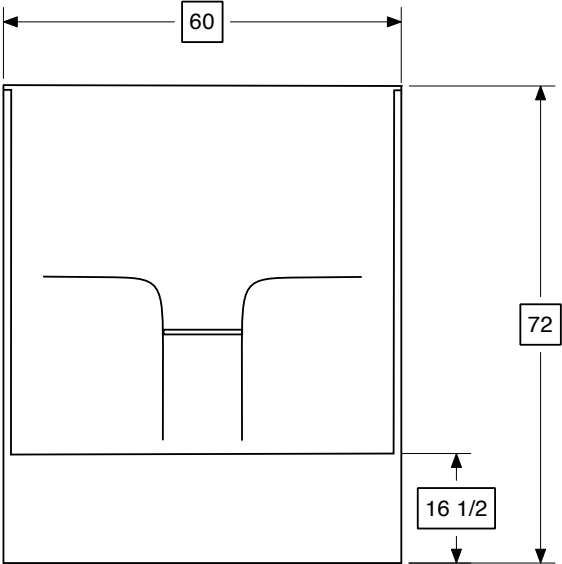

Model 6032R/L

Description: 60" Tub/Shower

Dimensions: Width 60"
Depth 32"
Height 72"

Top View

Front View

American Fiberglass Products
Model 6032R/L