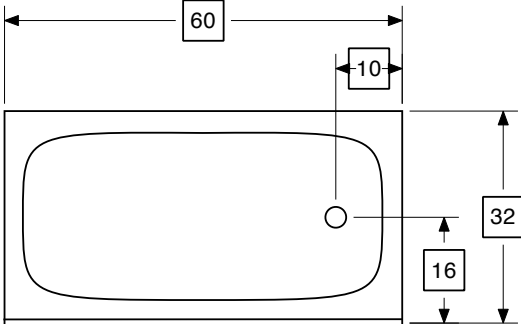

Model 6032R/L

Description: 60" Tub/Shower

Dimensions: Width 60"
Depth 32"
Height 72"

Top View

Front View

American Fiberglass Products
Model 6032R/L