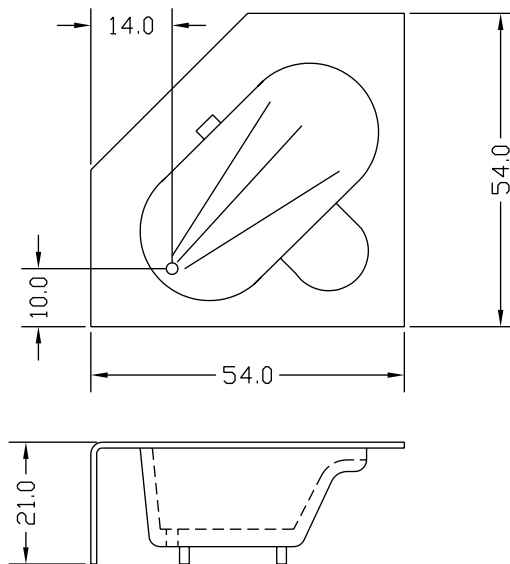

Model 5454CAR

Description: 54" x 54" Corner Tub

Dimensions: Width 54"
Length 54"

54" CORNER TUB
RIGHT DRAIN
HAS FRONT APRON
AVAILABLE WITH OR
WITHOUT STEP IN FRONT

AMERICAN FIBERGLASS PRODUCTS INC.
DOUBLE SPRINGS, AL

PART NAME:

5454CAR