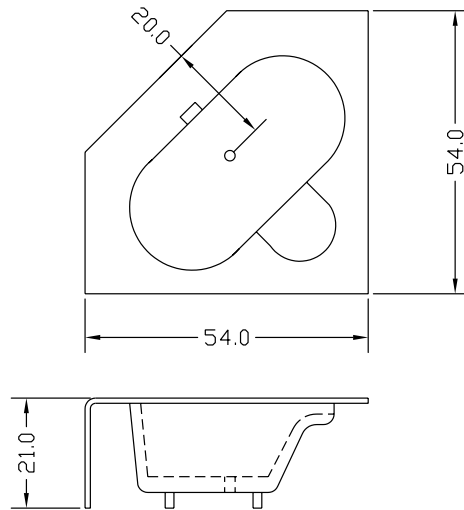

Model 5454CA

Description: 54" x 54" Corner Tub

Dimensions: Width 54"
Length 54"

54" CORNER TUB
CENTER DRAIN

AMERICAN FIBERGLASS PRODUCTS INC.
DOUBLE SPRINGS, AL
PART NAME: 5454CA