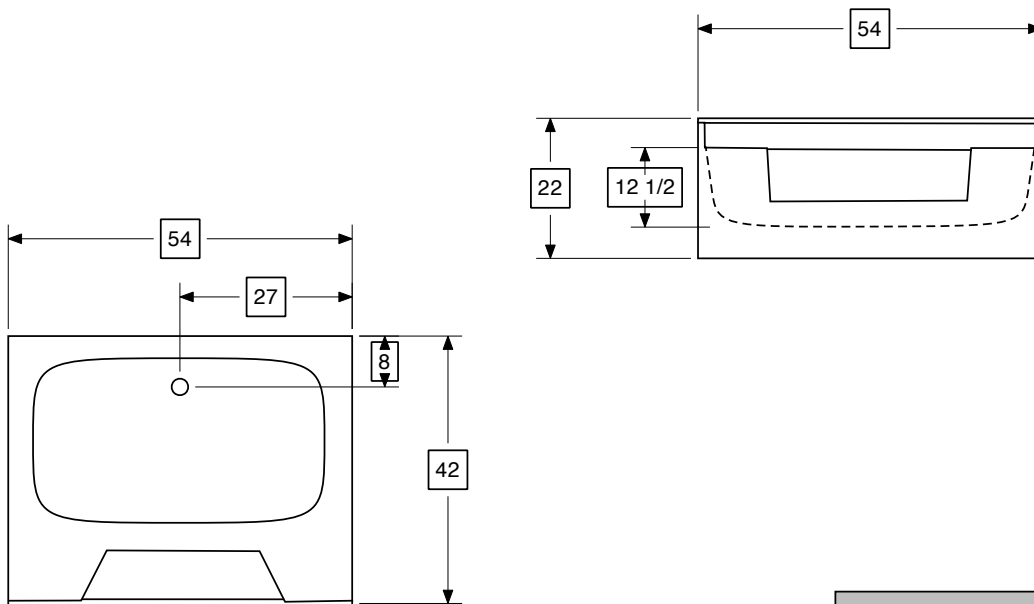

Model 5442

Description: 54" x 42" Garden Tub

Dimensions: Width 54"
Length 42"
Height 22"

American Fiberglass Products
Model 5442