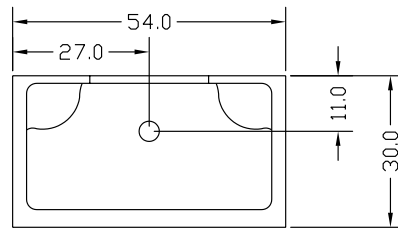

Model 5403

Description: 54" Shower Stall two Seats

Dimensions: Width 54"
Depth 30"
Height 76"

AMERICAN FIBERGLASS PRODUCTS INC.
DOUBLE SPRINGS, AL
PART NAME: 5403