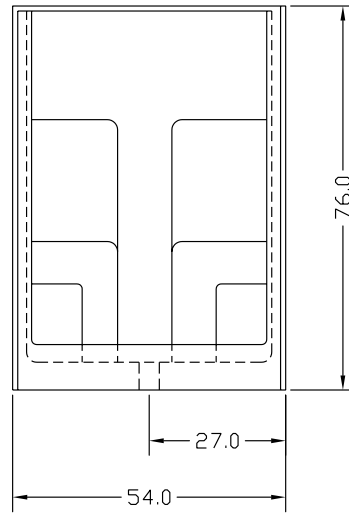

Model 5403

Description: 54" Shower Stall two Seats

Dimensions: Width 54"
Depth 30"
Height 76"

AMERICAN FIBERGLASS PRODUCTS INC.
DOUBLE SPRINGS, AL
PART NAME: 5403