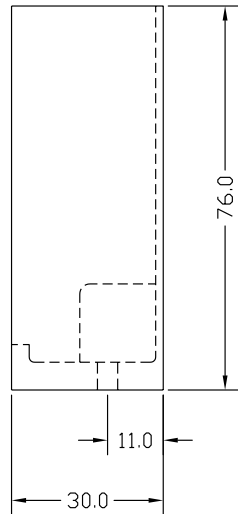

Model 5403

Description: 54" Shower Stall two Seats

Dimensions: Width 54"
Depth 30"
Height 76"

AMERICAN FIBERGLASS PRODUCTS INC.
DOUBLE SPRINGS, AL
PART NAME: 5403