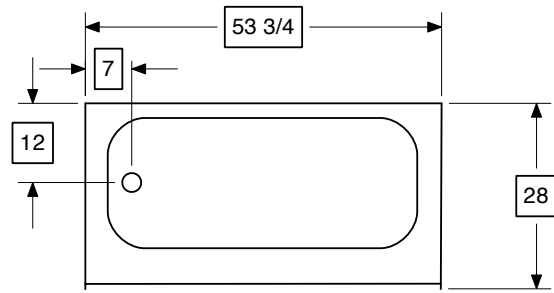

# Model 5402R/L/CD

---

**Description:** 54" Tub Only

**Dimensions:** Width 53 3/4"  
Depth 28"

Top View

Front View

American Fiberglass  
Model 5402L