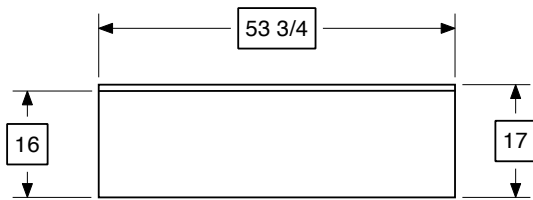

# Model 5402R/L/CD

---

**Description:** 54" Tub Only

**Dimensions:** Width 53 3/4"  
Depth 28"

Top View

Front View

American Fiberglass  
Model 5402L