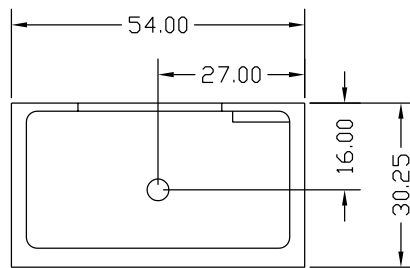

Model 5401

Description: 54" Shower Stall

Dimensions: Width 54"
Depth 30 1/4"
Height 77 1/4"

DOOR OPENING IS 48" x 68"

AMERICAN FIBERGLASS PRODUCTS INC.
DOUBLE SPRINGS, AL

PART NAME:

5401