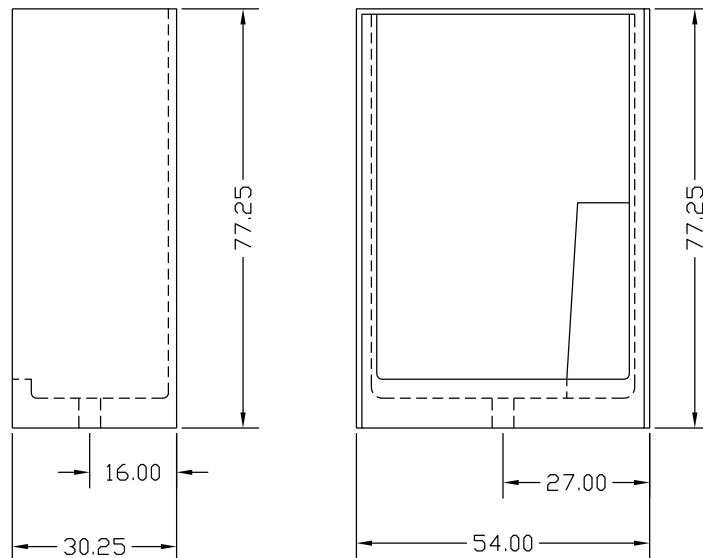

Model 5401

Description: 54" Shower Stall

Dimensions: Width 54"
Depth 30 1/4"
Height 77 1/4"

DOOR OPENING IS 48" x 68"

AMERICAN FIBERGLASS PRODUCTS INC.
DOUBLE SPRINGS, AL

PART NAME:

5401