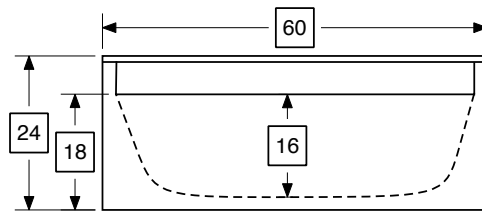

Model 5042

Description: 60" x 42" Garden Tub

Dimensions: Width 60"
Length 42"

Top View

Front View

American Fiberglass
Model 5042