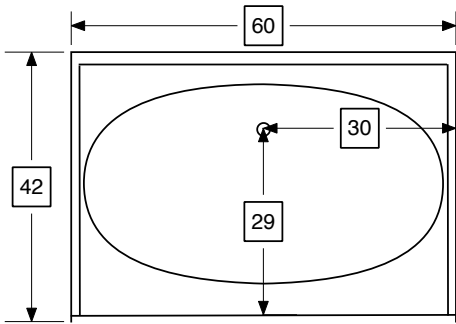

Model 5042

Description: 60" x 42" Garden Tub

Dimensions: Width 60"
Length 42"

Top View

Front View

American Fiberglass
Model 5042