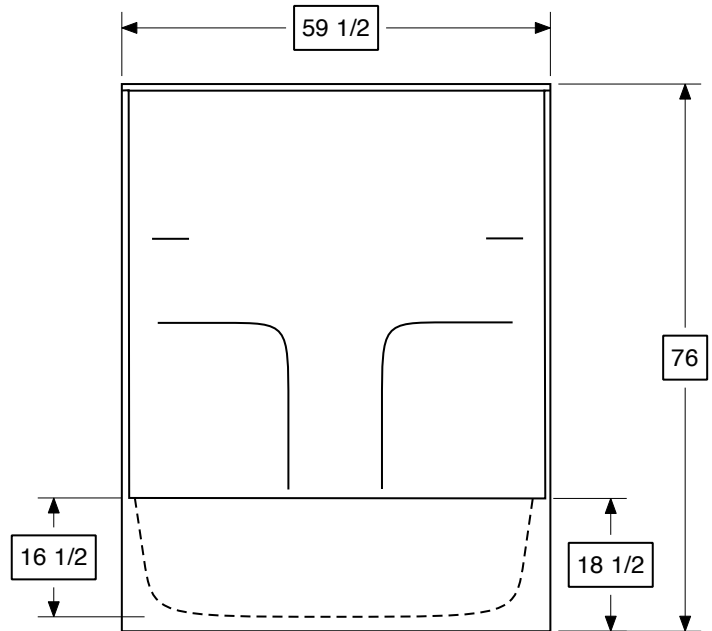

# Model 5004

**Description:** 60" Garden Tub W/Walls

**Dimensions:** Width 59 1/2"  
Depth 41 1/2"  
Height 76"

American Fiberglass Products  
Model 5004