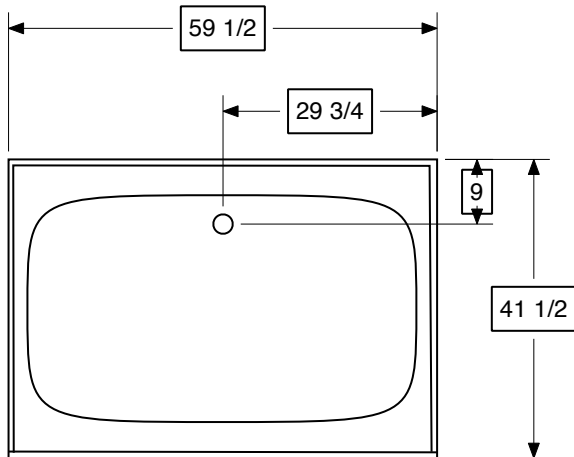

# Model 5004

**Description:** 60" Garden Tub W/Walls

**Dimensions:** Width 59 1/2"  
Depth 41 1/2"  
Height 76"

American Fiberglass Products  
Model 5004