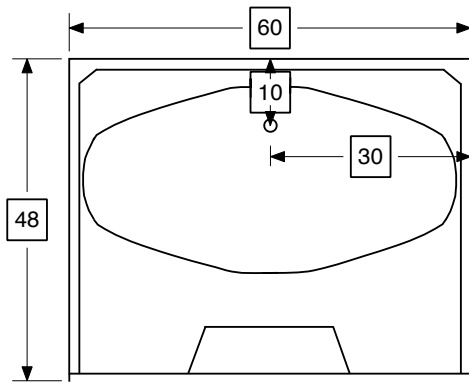

Model 5000

Description: 60" x 48" Garden Tub

Dimensions: Width 60"
Length 49"

Top View

Front View

American Fiberglass
Model 5000