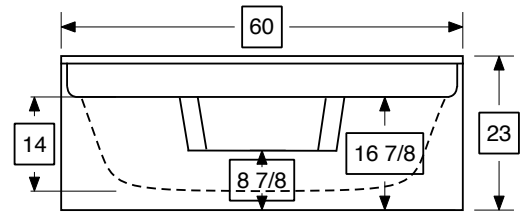

Model 5000

Description: 60" x 48" Garden Tub

Dimensions: Width 60"
Length 49"

Top View

Front View

American Fiberglass
Model 5000