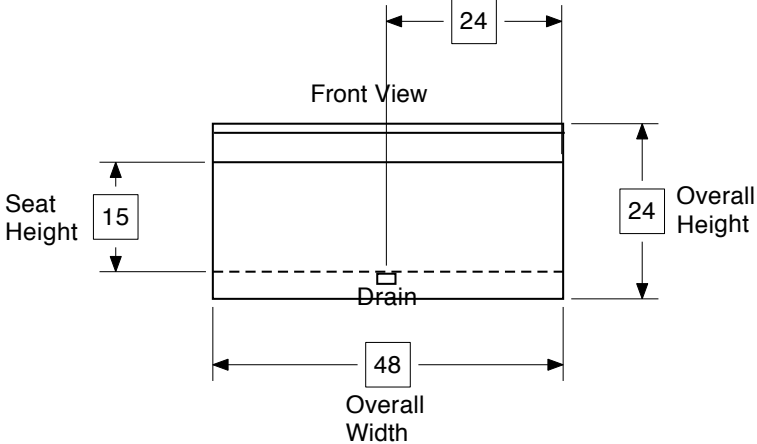

# Model 4884SP

**Description:** 48" x 84" Shower Pan

**Dimensions:** Width 48"  
Length 84"

Side View

American Fiberglass Products  
Model 4884SP