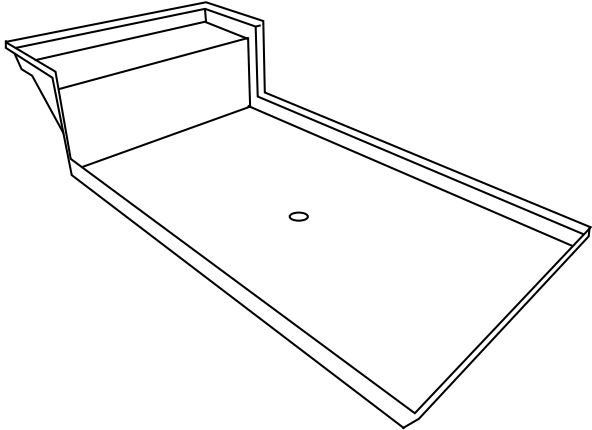

# Model 4884SP

**Description:** 48" x 84" Shower Pan

**Dimensions:** Width 48"  
Length 84"

Side View

American Fiberglass Products  
Model 4884SP