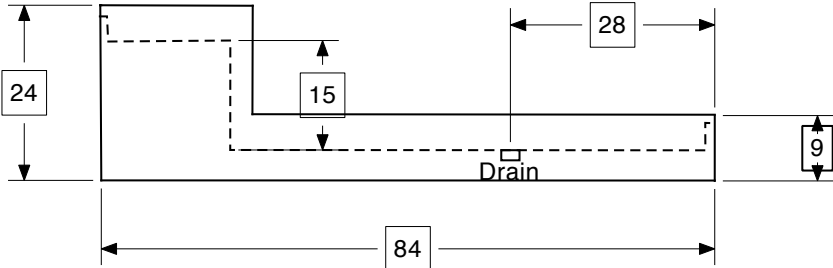

# Model 4884SP

**Description:** 48" x 84" Shower Pan

**Dimensions:** Width 48"  
Length 84"

Side View

American Fiberglass Products  
Model 4884SP