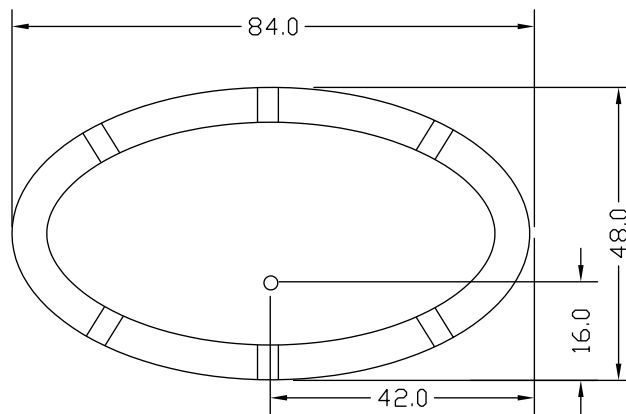

Model 4884FDL

Description: 48" x 84" FDL Island

Dimensions: Width 48"
Length 84"

AMERICAN FIBERGLASS PRODUCTS INC.
DOUBLE SPRINGS, AL

PART NAME:

4884