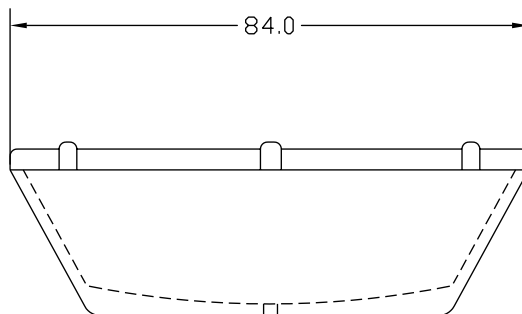

Model 4884FDL

Description: 48" x 84" FDL Island

Dimensions: Width 48"
Length 84"

AMERICAN FIBERGLASS PRODUCTS INC.
DOUBLE SPRINGS, AL

PART NAME:

4884