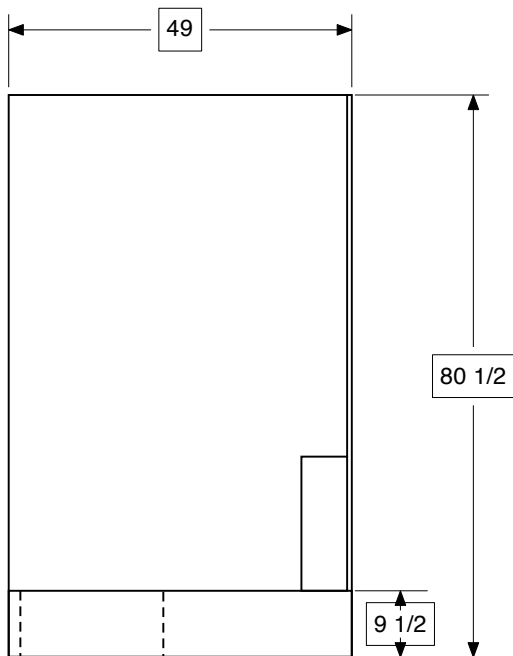

Model 4848CTN

Description: 48" Neo Angle Shower Stall

Dimensions: Width 49"
Depth 49"
Height 80 1/2"

American Fiberglass Products
Model 4848CTN