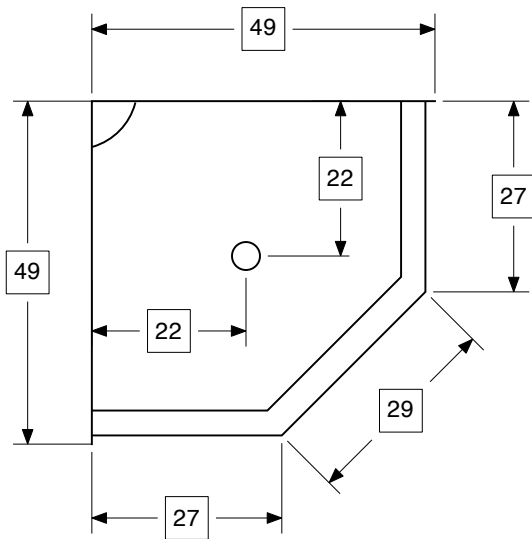

Model 4848CTN

Description: 48" Neo Angle Shower Stall

Dimensions: Width 49"
Depth 49"
Height 80 1/2"

American Fiberglass Products
Model 4848CTN