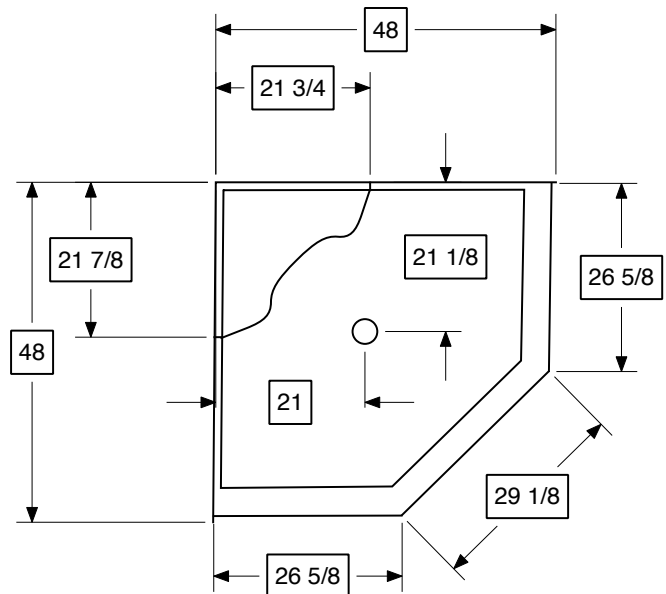

Model 4848CNSP

Description: 48" x 48" Corner Shower Pan

Dimensions: Width 48"
Length 48"

AmeriBath Products
Model 4848CNSP