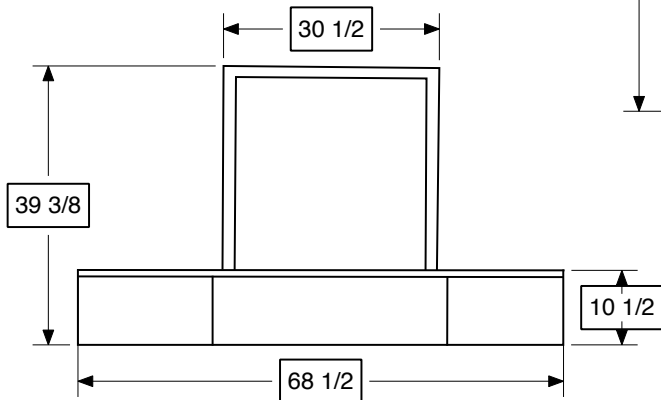

Model 4848CNSP

Description: 48" x 48" Corner Shower Pan

Dimensions: Width 48"
Length 48"

AmeriBath Products
Model 4848CNSP