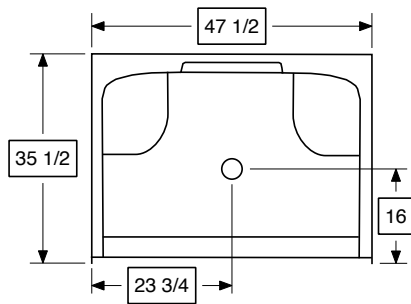

Model 4802

Description: 48" Shower Stall Two Seats

Dimensions: Width 48"
Depth 35"
Height 76"

Top View

Front View

American Fiberglass
Model 5401