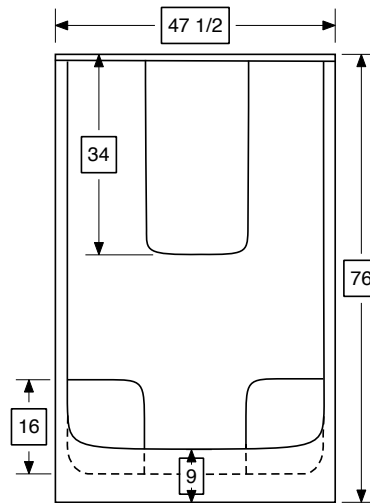

Model 4802

Description: 48" Shower Stall Two Seats

Dimensions: Width 48"
Depth 35"
Height 76"

Top View

Front View

American Fiberglass
Model 5401