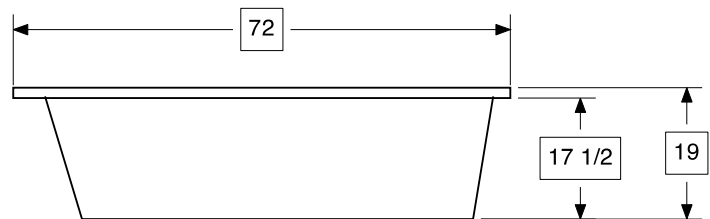

Model 4272AR

Description: 42" x 72" AR Island

Dimensions: Width 42"
Length 72

App. Weight: 100 lbs.
Max Volume: 101 gallons

American Fiberglass Products
Model 4272AR