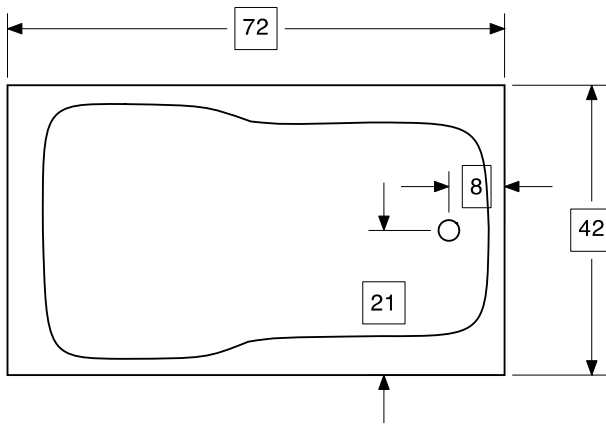

Model 4272AR

Description: 42" x 72" AR Island

Dimensions: Width 42"
Length 72

App. Weight: 100 lbs.
Max Volume: 101 gallons

American Fiberglass Products
Model 4272AR