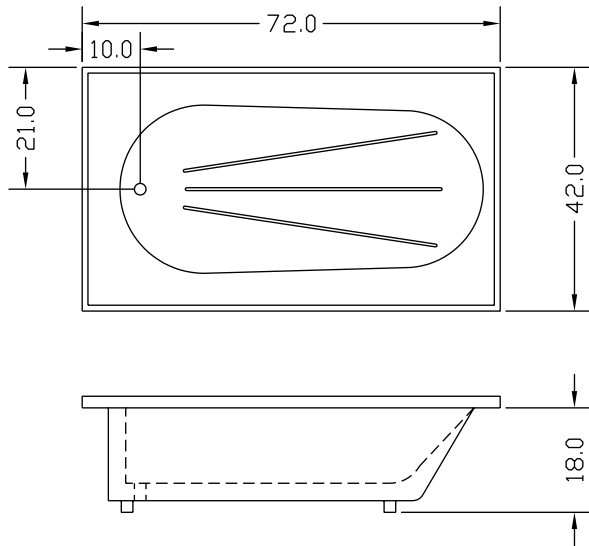

# Model 4272

---

**Description:** 42" x 72" Island Tub

**Dimensions:** Width 42"  
Length 72"

AMERICAN FIBERGLASS PRODUCTS INC.  
DOUBLE SPRINGS, AL

PART NAME:

4272