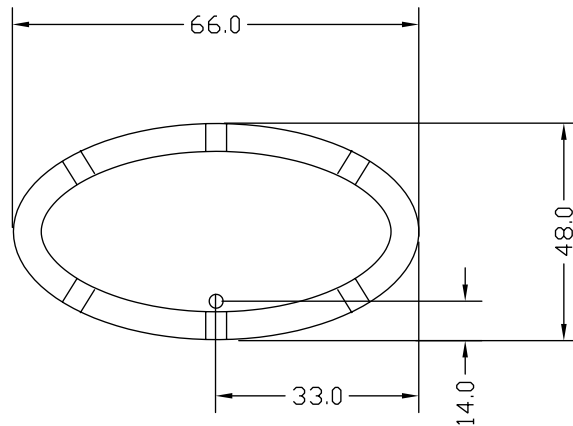

Model 4266FDL

Description: 42" x 66" Island Tub

Dimensions: Width 48"
Length 66"

AMERICAN FIBERGLASS PRODUCTS INC.
DOUBLE SPRINGS, AL
PART NAME:
4266FDL