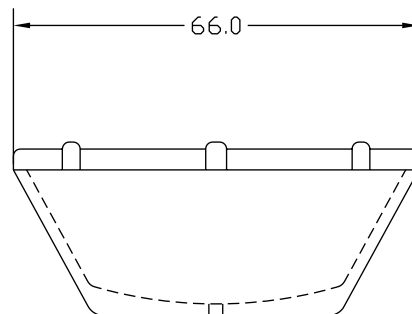

Model 4266FDL

Description: 42" x 66" Island Tub

Dimensions: Width 48"
Length 66"

AMERICAN FIBERGLASS PRODUCTS INC.
DOUBLE SPRINGS, AL
PART NAME:
4266FDL