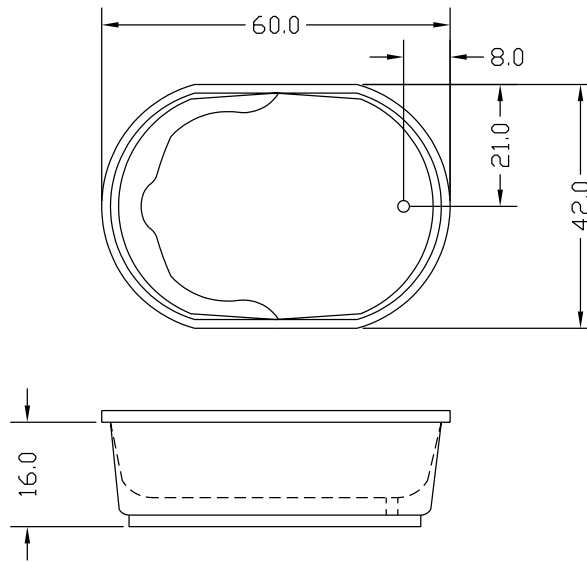

Model 4260BR

Description: 42" x 60" Back Rest

Dimensions: Width 42"
Length 60"

App. Weight: 85 lbs
Max Volume: 69 gallons

AMERICAN FIBERGLASS PRODUCTS INC.
DOUBLE SPRINGS, AL

PART NAME:

4260BR