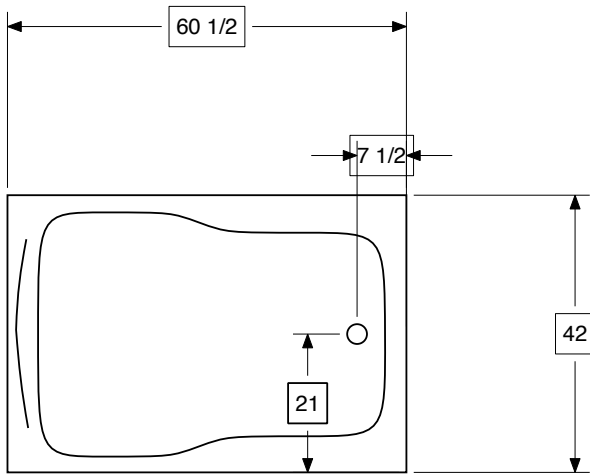

Model 4260AR

Description: 42" x 60" AR Island

Dimensions: Width 42"
Length 60 1/2"
Depth 21"

Top View

Front View

American Fiberglass Products
Model 4260AR