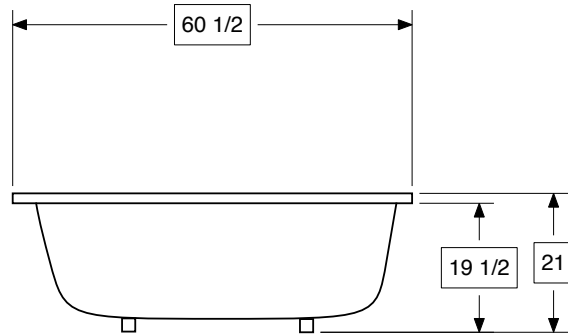

Model 4260AR

Description: 42" x 60" AR Island

Dimensions: Width 42"
Length 60 1/2"
Depth 21"

Top View

Front View

American Fiberglass Products
Model 4260AR