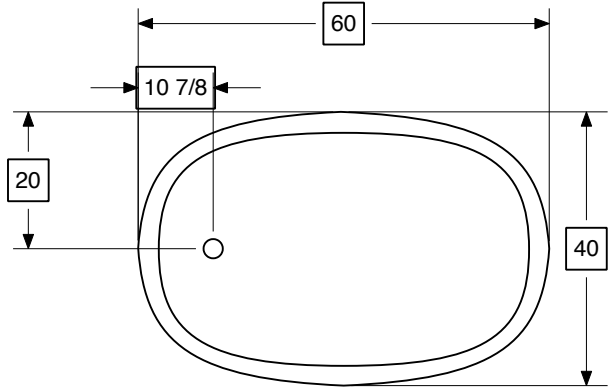

Model 40600I

Description: 40" x 60" Oval Island

Dimensions: Width 40"
Length 60"

Top View

Side View

AmeriBath Products
Model 40600I