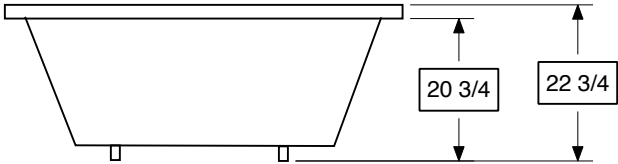

Model 40600I

Description: 40" x 60" Oval Island

Dimensions: Width 40"
Length 60"

Top View

Side View

AmeriBath Products
Model 40600I