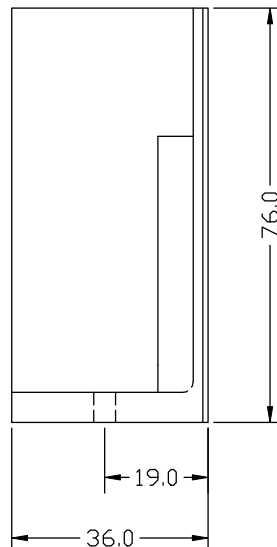

Model 36CT

Description: 36" Corner Shower Stall

Dimensions: Width 36"
Depth 36"
Height 76"

DOOR OPENING 32" X 32" X 66"

AMERICAN FIBERGLASS PRODUCTS INC. DOUBLE SPRINGS, AL
PART NAME: 36 CT