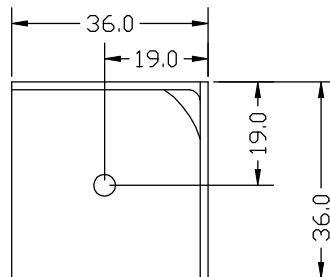

Model 36CT

Description: 36" Corner Shower Stall

Dimensions: Width 36"
Depth 36"
Height 76"

DOOR OPENING 32" X 32" X 66"

AMERICAN FIBERGLASS PRODUCTS INC. DOUBLE SPRINGS, AL
PART NAME: 36 CT