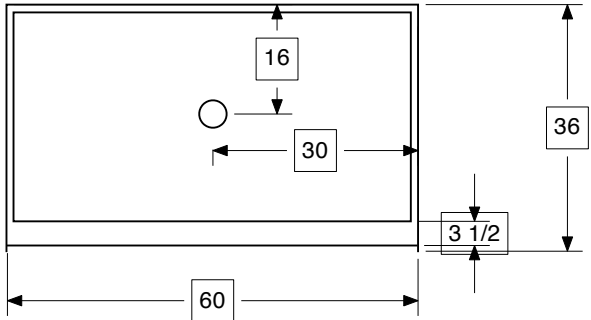

Model 3660SP

Description: 36" x 60" Shower Pan

Dimensions: Width 36"
Length 60"

Top View

Front View

American Fiberglass Products
Model 3660SP