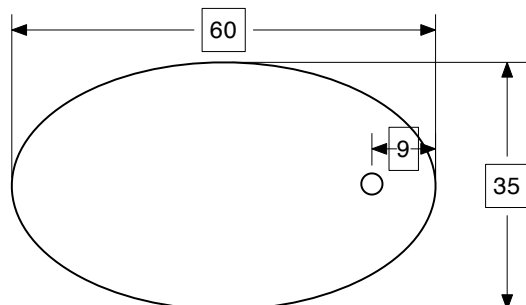

Model 3660PB

Description: 36" x 60" Pedestal

Dimensions: Width 36"
Length 60"
Height 19 1/2"

American Fiberglass Products
Model 3660