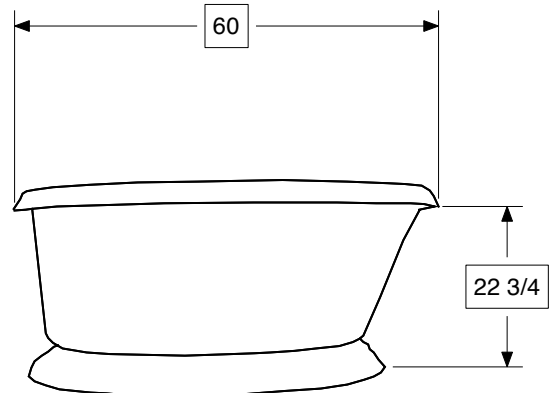

Model 3660PB

Description: 36" x 60" Pedestal

Dimensions: Width 36"
Length 60"
Height 19 1/2"

American Fiberglass Products
Model 3660