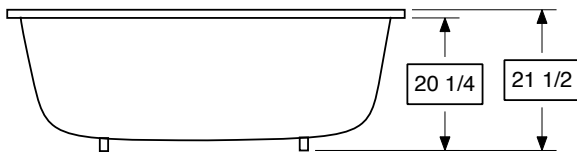

Model 3660AR

Description: 36" x 60" Arm Rest Island

Dimensions: Width 36"
Length 60"
Depth 21 1/2"

AmeriBath Products
Model 3660AR