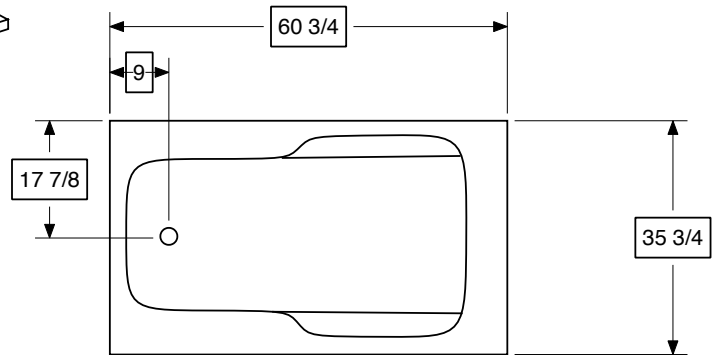

Model 3660AR

Description: 36" x 60" Arm Rest Island

Dimensions: Width 36"
Length 60"
Depth 21 1/2"

AmeriBath Products
Model 3660AR