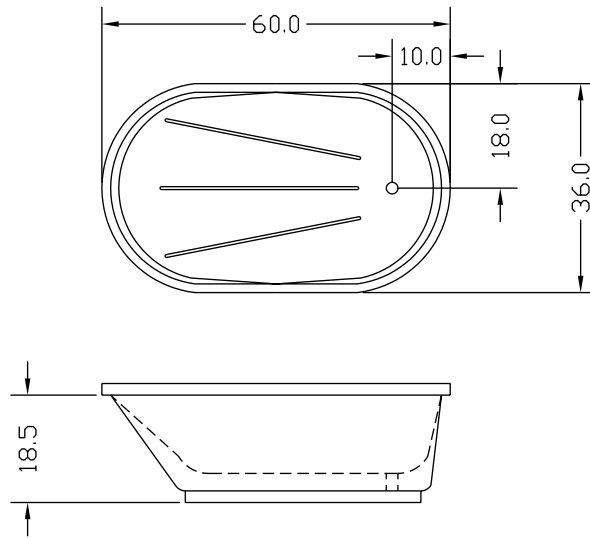

Model 3660

Description: 36" x 60" Oval Island

Dimensions: Width 36"
Length 60"
Depth 18 1/2"

AMERICAN FIBERGLASS PRODUCTS INC.
DOUBLE SPRINGS, AL

PART NAME:

3660