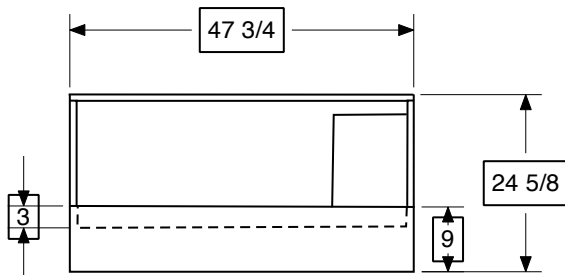

Model 3648RSSP

Description: 36" x 48" One Seat Pan

Dimensions: Width 47 3/4"
Length 36"
Depth 22"

Top View

Front View

AmeriBath Products
Model 3648RSSP