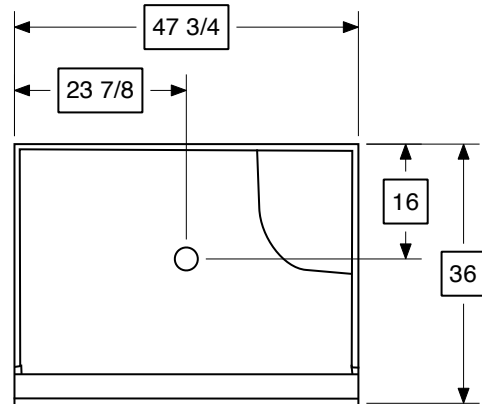

Model 3648RSSP

Description: 36" x 48" One Seat Pan

Dimensions: Width 47 3/4"
Length 36"
Depth 22"

Top View

Front View

AmeriBath Products
Model 3648RSSP