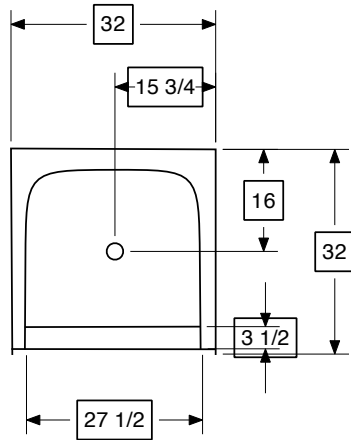

Model 3202

Description: 32" Shower Stall

Dimensions: Width 32"
Depth 32"
Height 76"

American Fiberglass
Model 3202