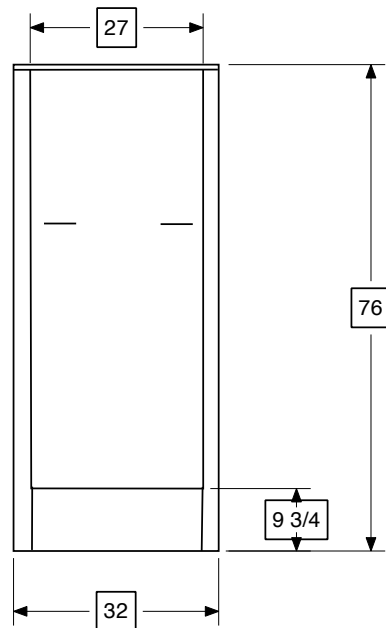

Model 3202

Description: 32" Shower Stall

Dimensions: Width 32"
Depth 32"
Height 76"

American Fiberglass
Model 3202